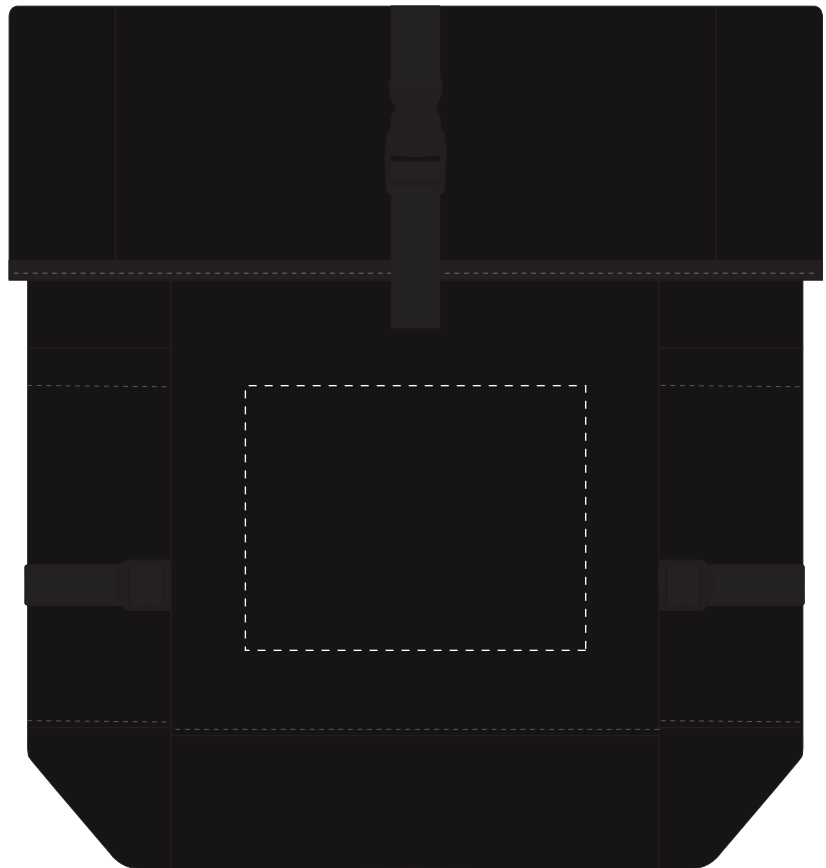

Your Ref:	Quantity:	Product Code: QB0455
Our Ref:	Version: 1	Product Colour: BLACK

PRINTING CONCERNS:**PRODUCT INFO: DUE TO THE NATURE OF THE PRODUCT THE PRINT POSITION MAY VARY BY 2 - 3 MM**

We stock this item in the following colours

**PANTONE REFERENCE(S)** Full Colour Printing

ARTWORK SCALE 25%

**The dashed line is to demonstrate print area and will not appear on your printed item****PLEASE NOTE:**

- All colours including print and product are for visual purposes only and should not be regarded as the actual colour of the product and print.
- Some products may vary from batch to batch and may differ from previous orders.
- The colour and texture of a product can also have an effect on the final print colour.
- By approving this order we accept that you understand these terms.

To proceed, please approve visual via the online system.

ARTWORK SCALE 100%
Max print area: 180mm x 140mm